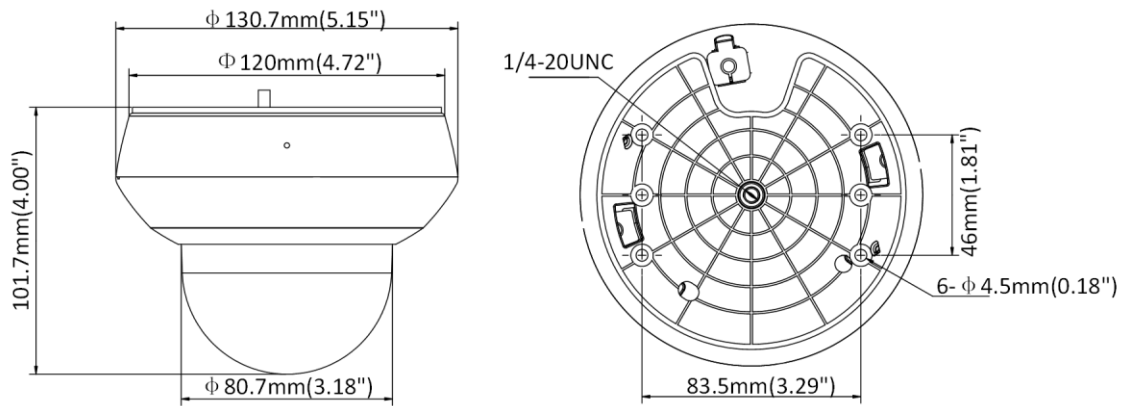

Dimensions

Accessory

Optional

**LAS60-57CN-RJ45
Hi-PoE Midspan**