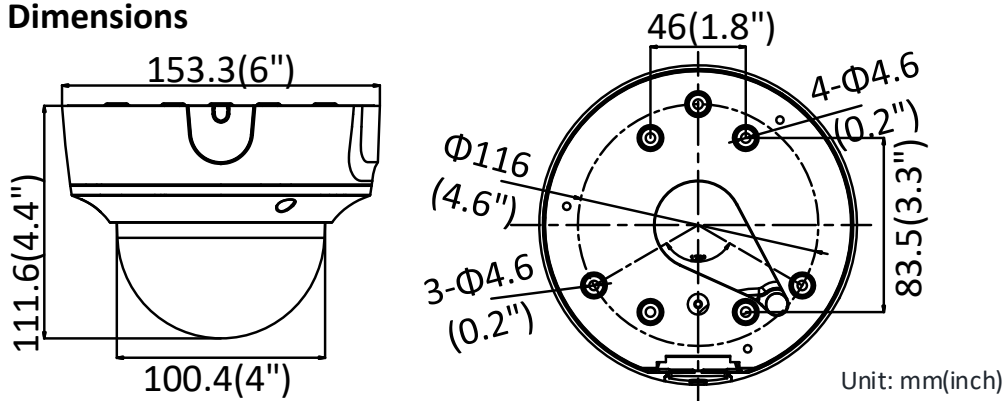

Power Consumption and Current	12 VDC, 0.8A, max. 10W PoE (802.3af, 36V to 57V), 0.35A to 0.2A, max. 12W
Protection Level	IP67, IK10
Material	Metal
Dimensions	Camera: Φ 153.3 × 111.6mm (Φ 6" × 4.4") With package: 244 × 174 × 173 mm (9.6" × 6.9" × 6.8")
Weight	Camera: Approx. 830 g (1.8 lb.) With Package: Approx. 1460 g (3.2 lb.)

Available Model:

DS-2CD2743G1-IZ (2.8 to 12 mm), DS-2CD2743G1-IZS (2.8 to 12 mm)

Dimensions

Accessories